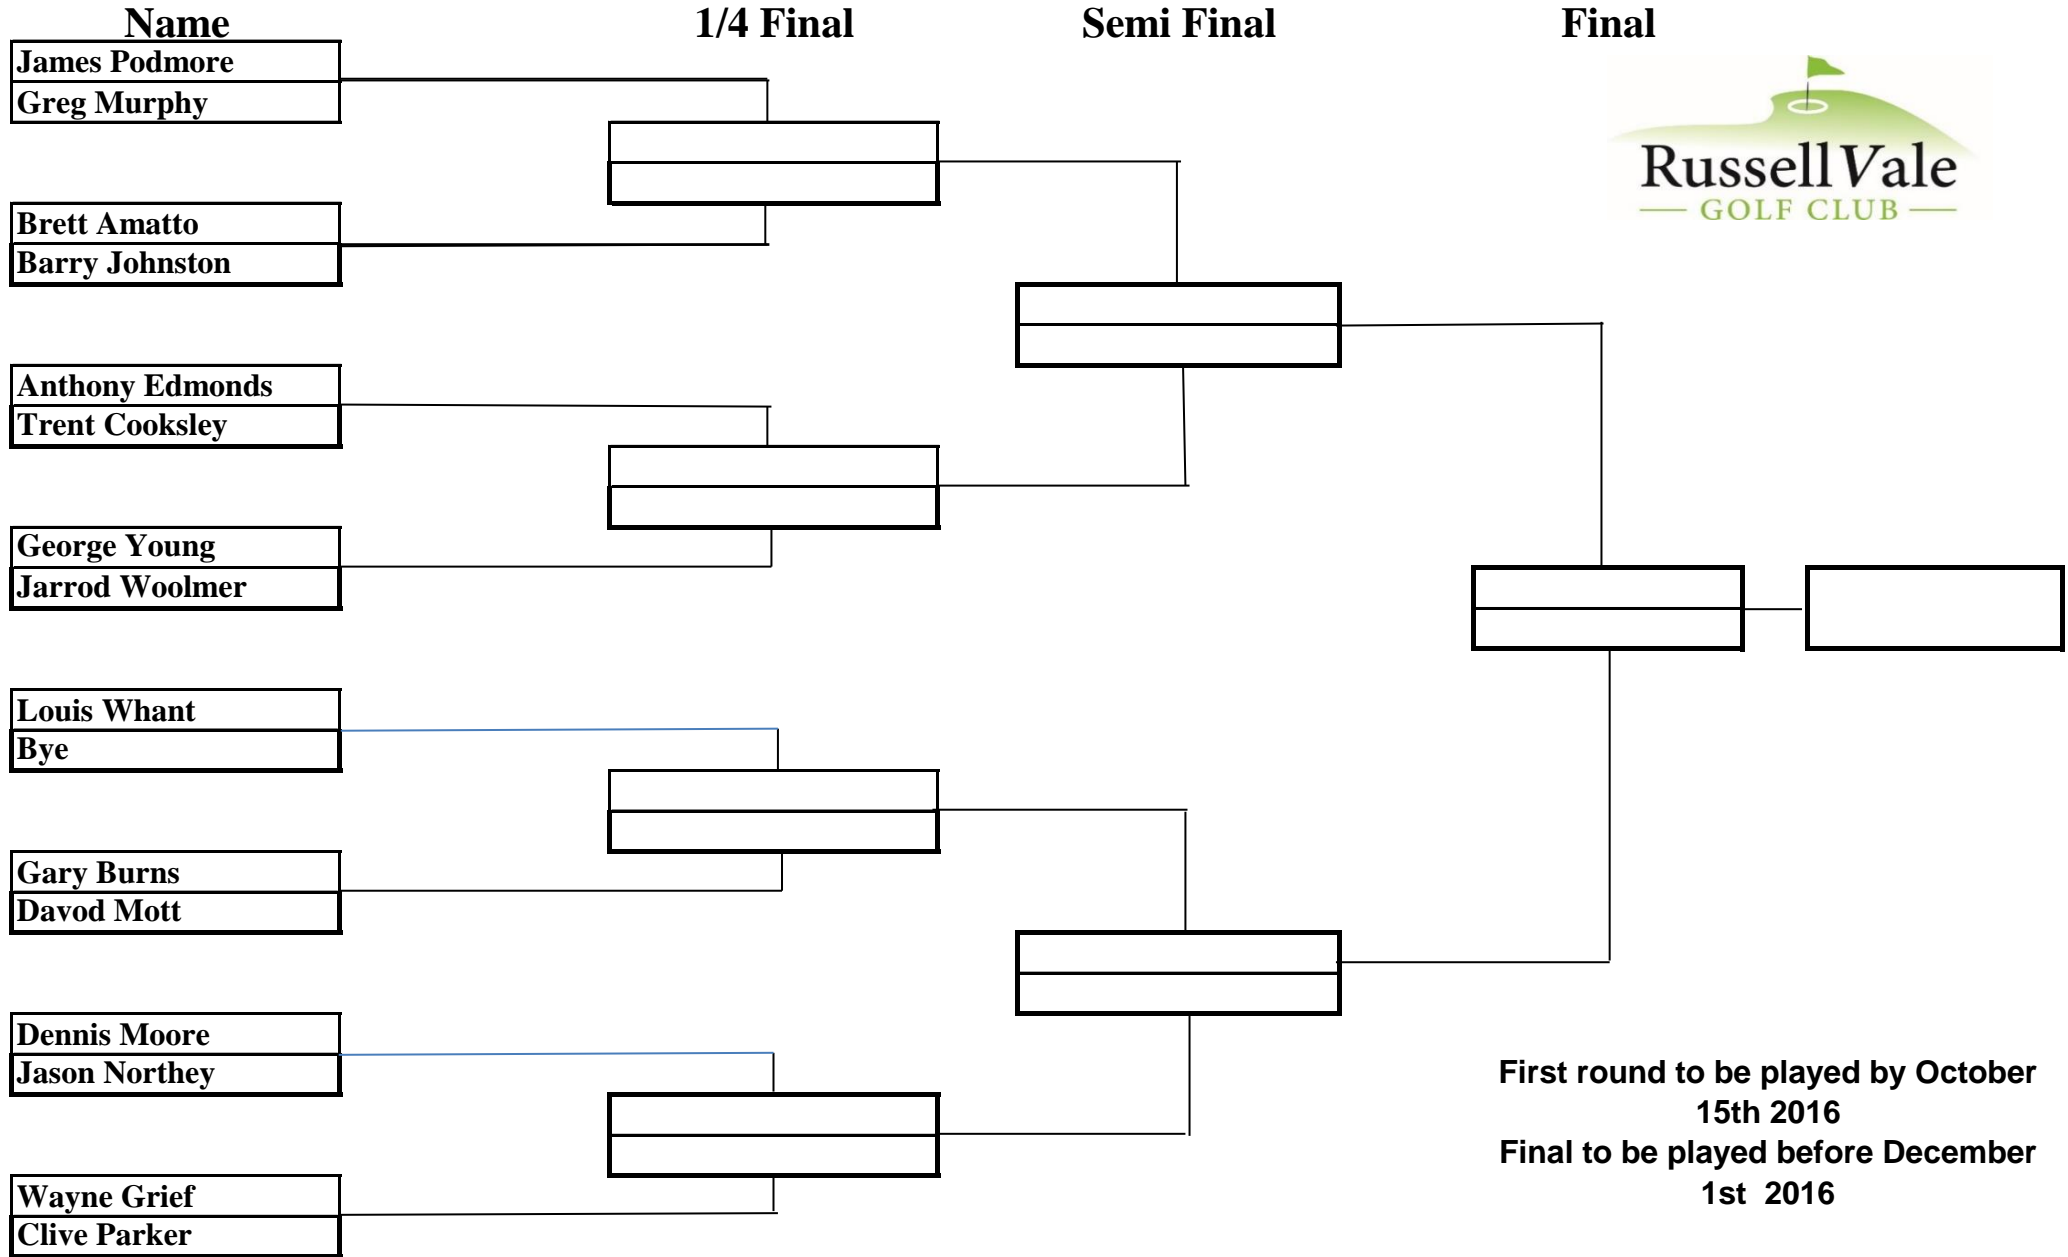

Russell Vale Golf and Social Club

2016 AGU Single Matchplay

First round to be played by October 15th 2016
Final to be played before December 1st 2016

Contact Numbers are Available from the office if required