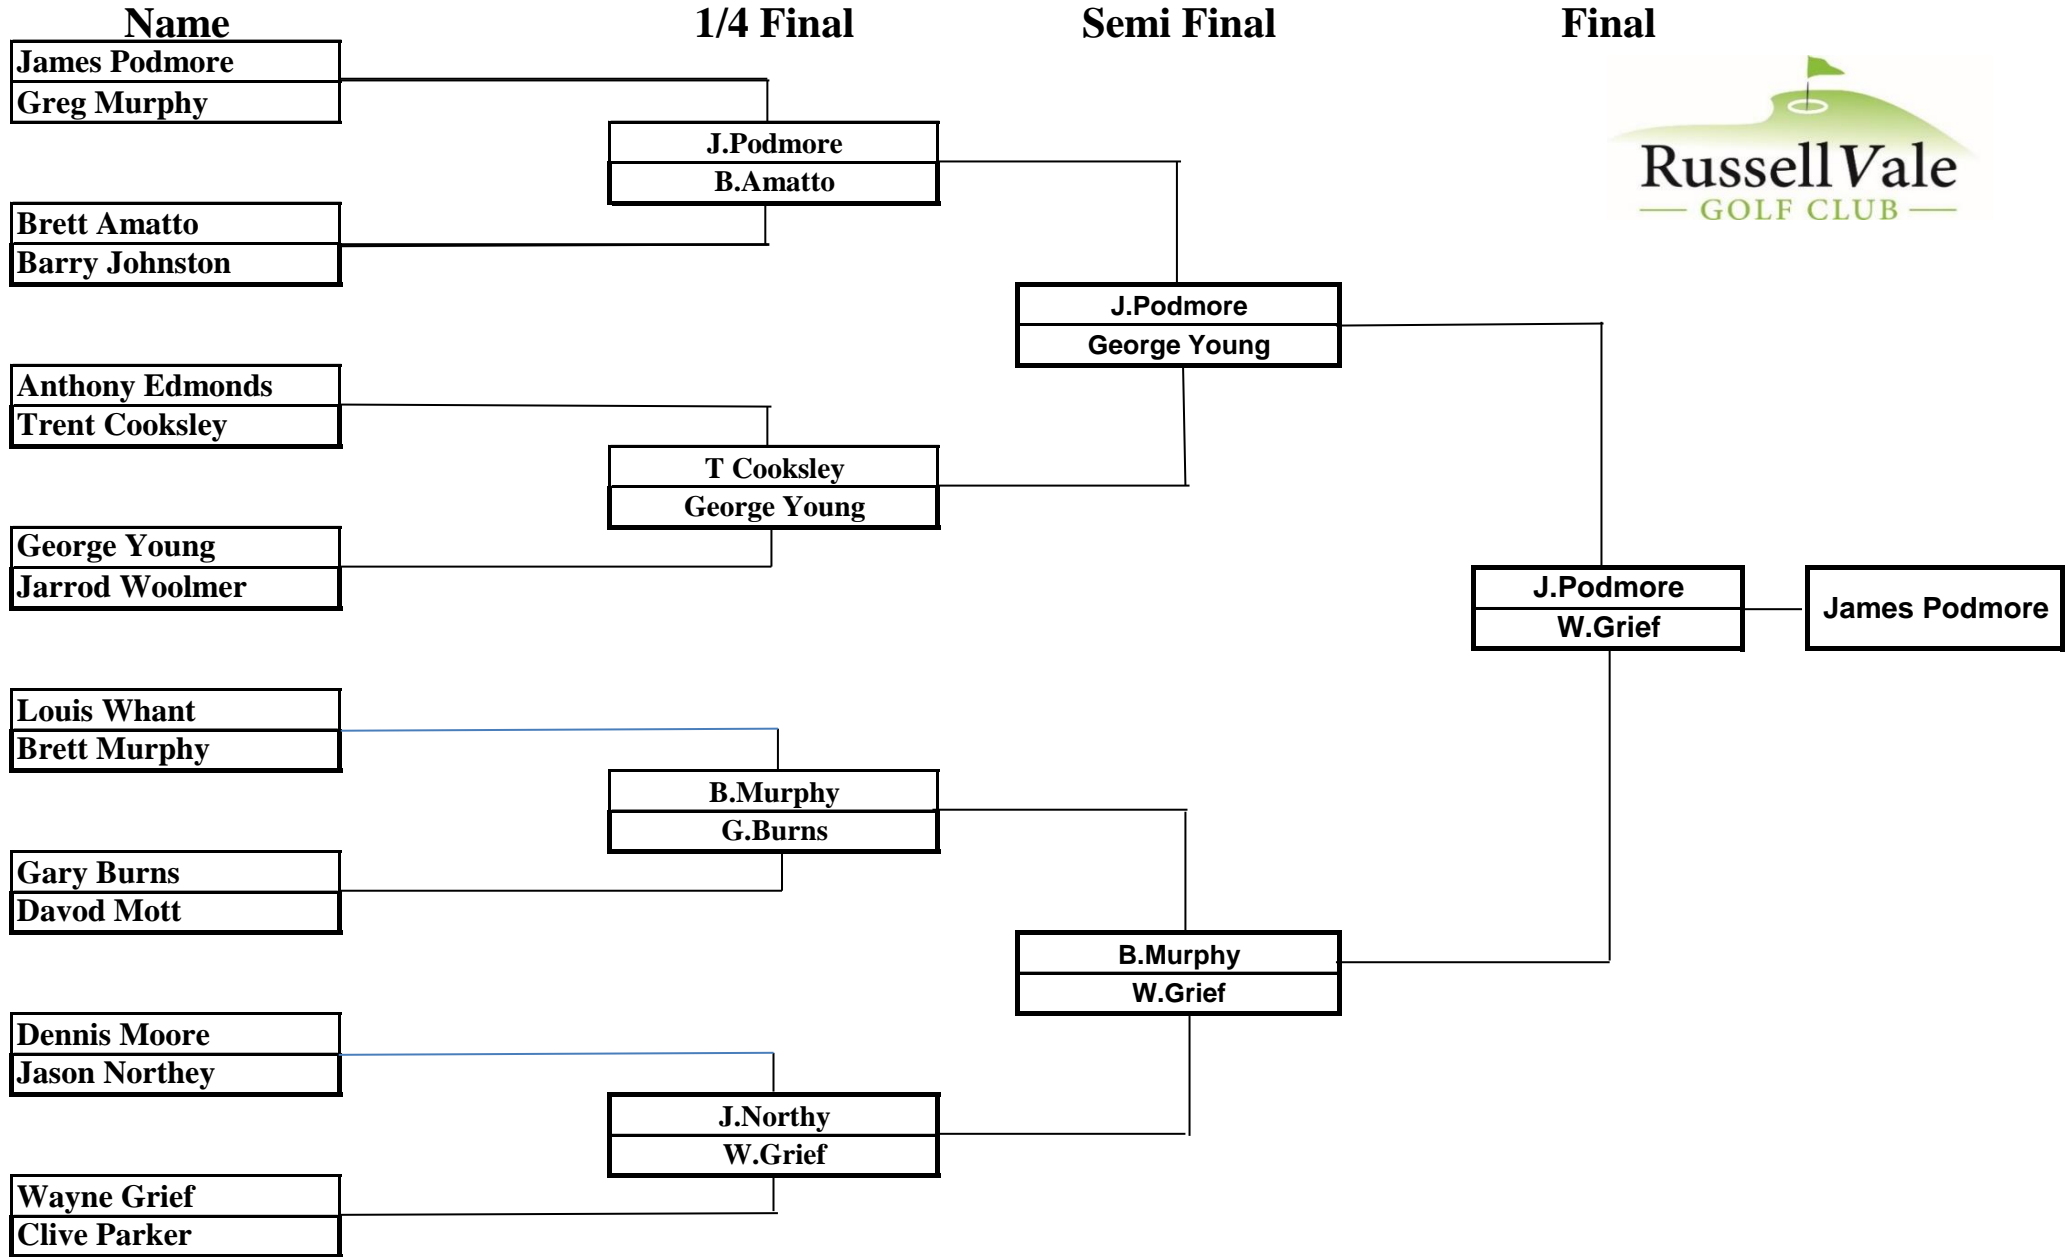

Russell Vale Golf and Social Club

2016 AGU Single Matchplay

Contact Numbers are Available from thew office if required