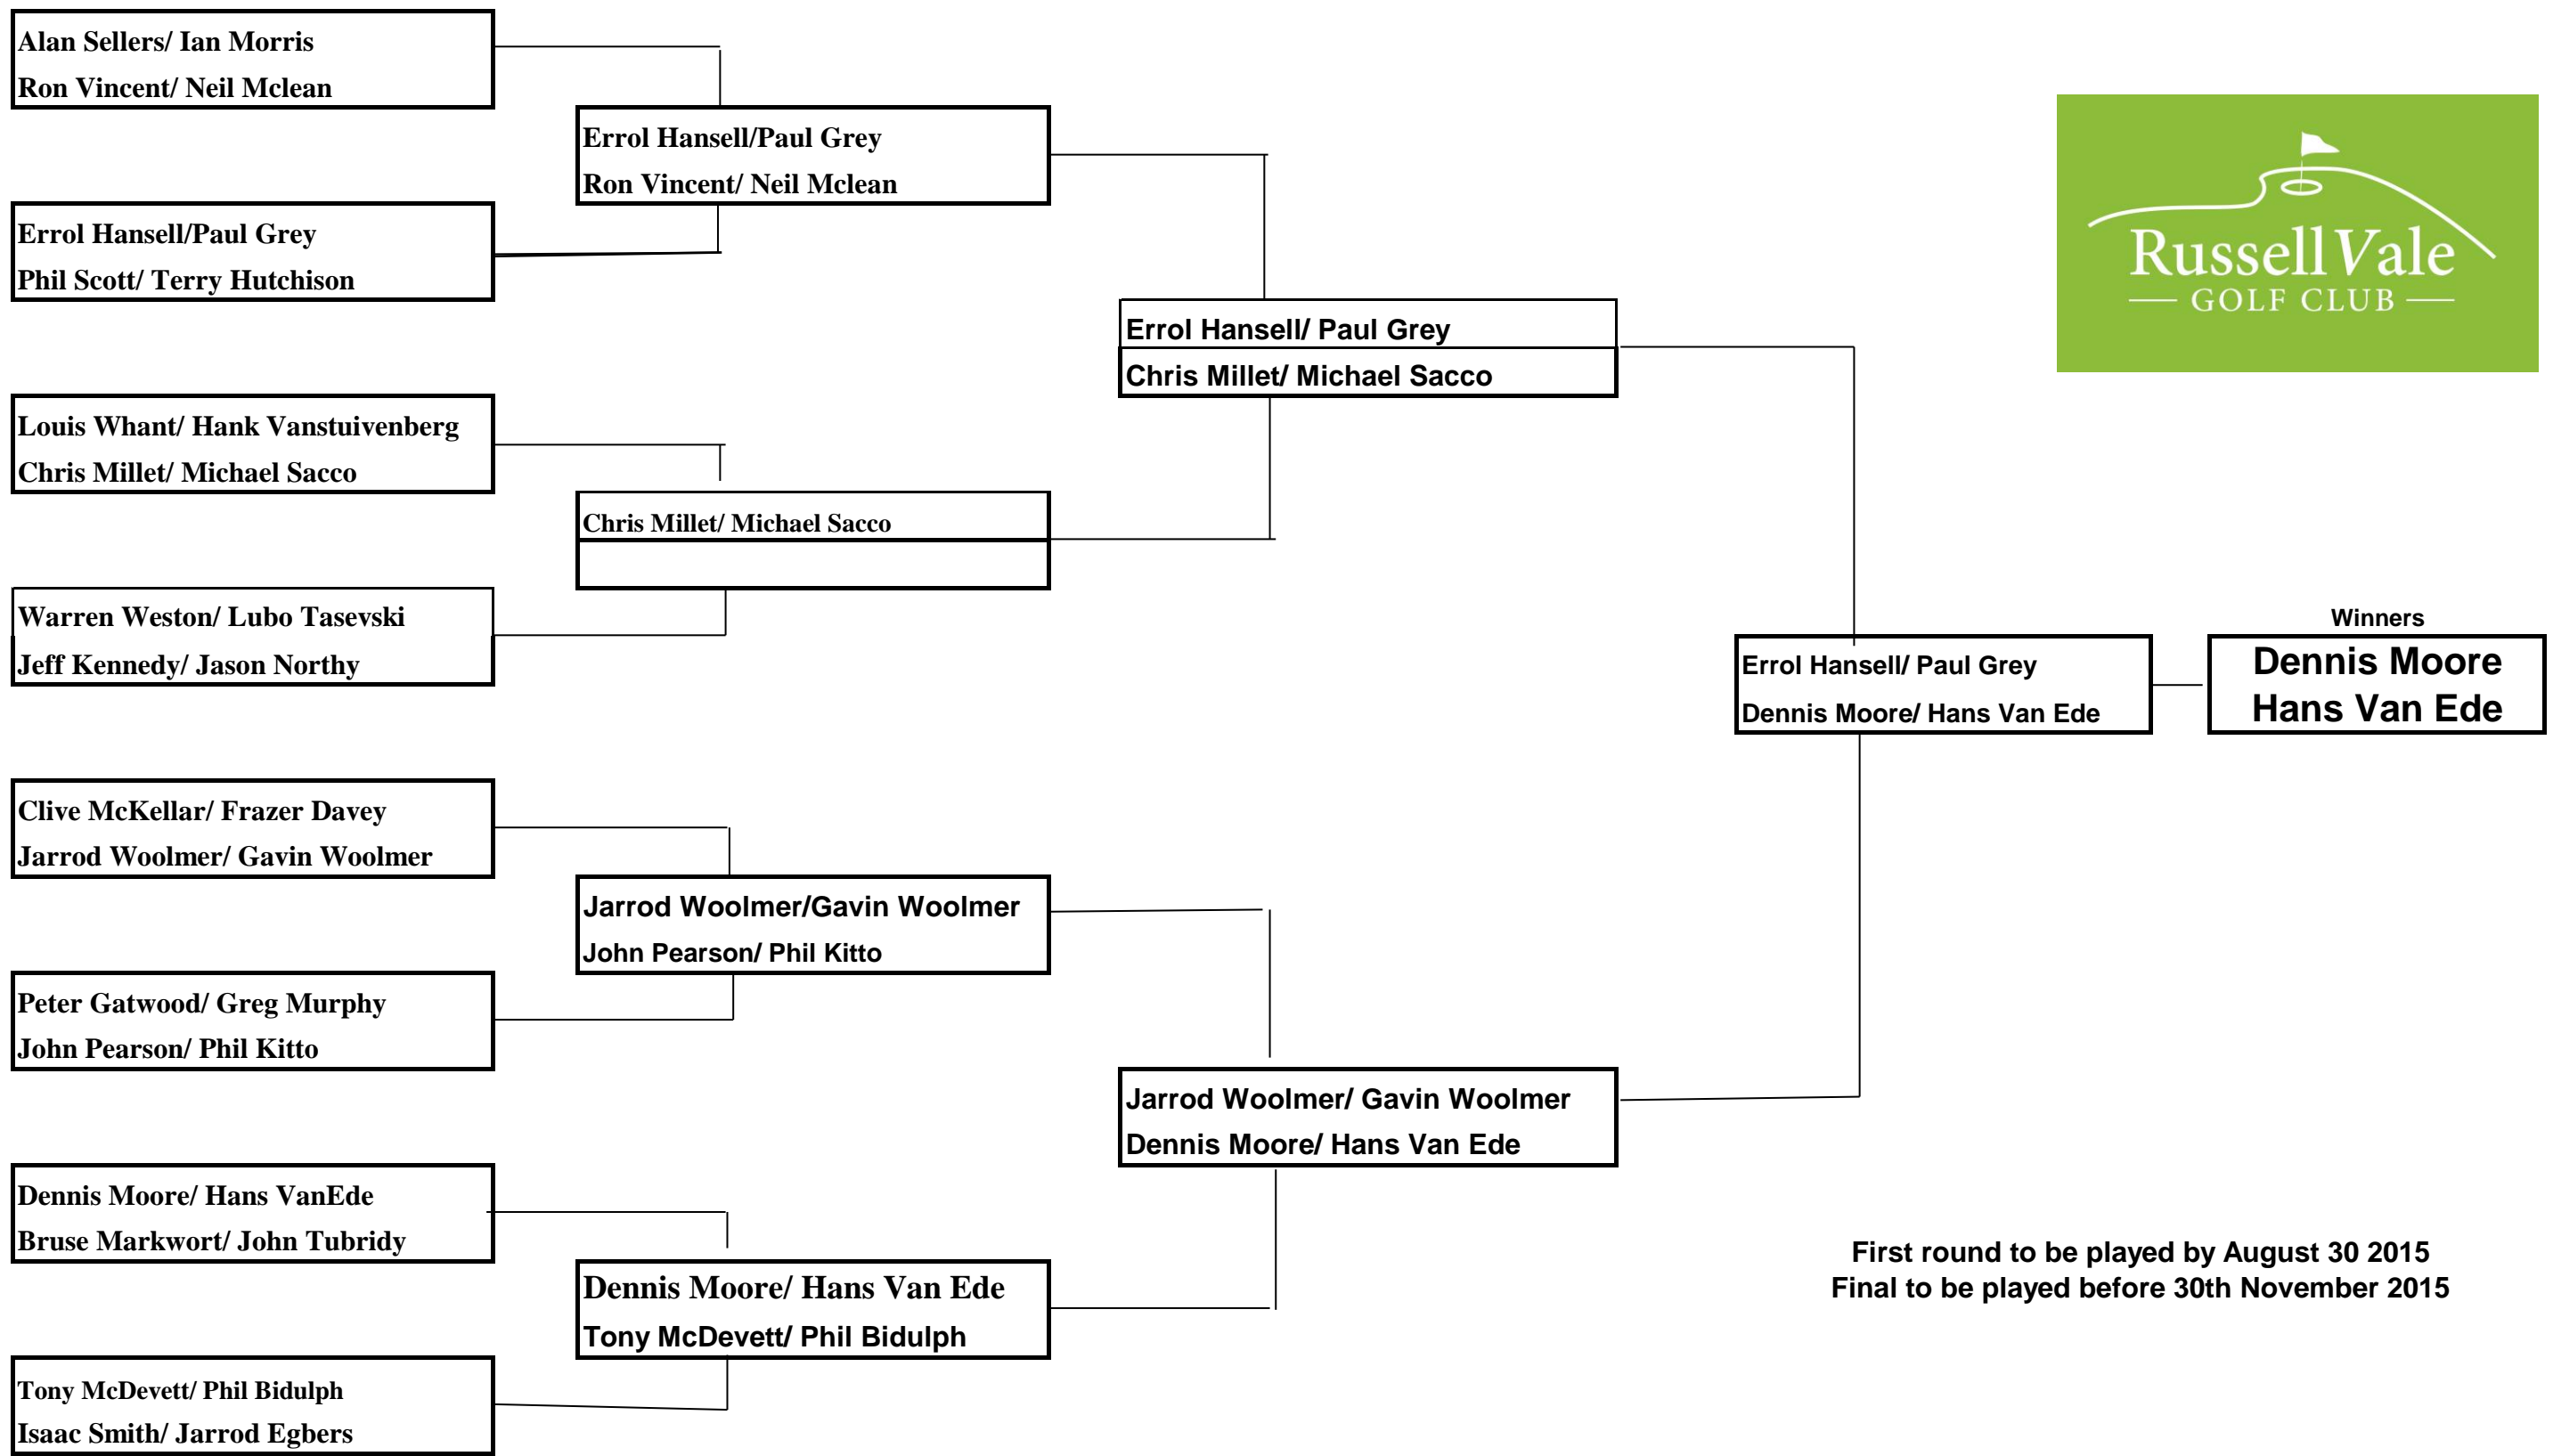

# Russell Vale Golf and Social Club

# 2015 AGU 4BBB Matchplay Championship

First round to be played by August 30 2015  
Final to be played before 30th November 2015